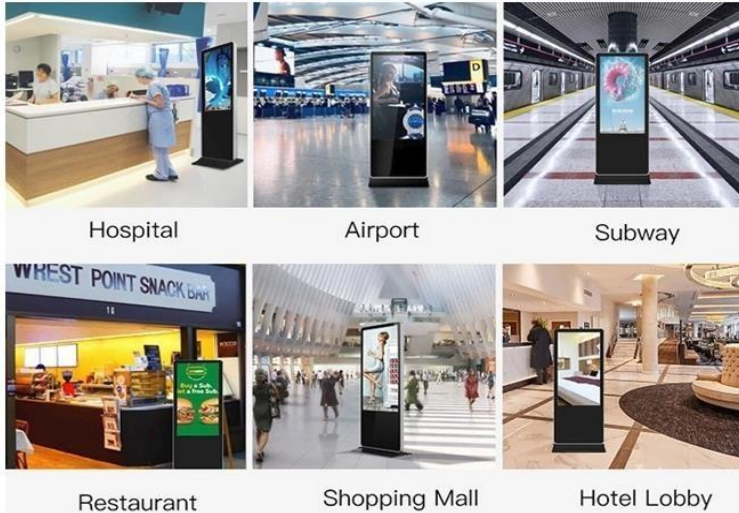

PACKAGE & SHIPPING

In order to protect the screen well, all the kiosk will be packed by carton + wooden case

APPLICATION

LCD Digital Signage is widely used in:

Large shopping malls, hospitals, schools, apartments, chain stores, supermarkets, star hotels, restaurants, office buildings, cinemas, gyms, clubs, subway, airport, exhibition hall, etc.