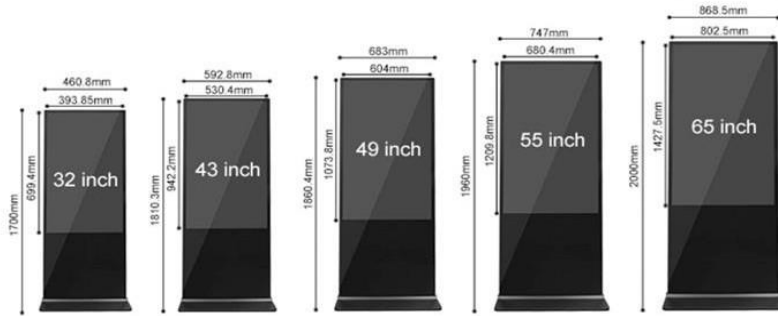

Web-site: <https://trendsonictw.com>

Product Size

Exterior Size:

32"	1700x460x50mm
43"	1810x592x50mm
49"	1860x683x50mm
55"	1960x747x50mm
65"	2000x868x50mm

Display Size:

32"	699.4mm (H) X 393.85mm (V)
43"	942.2mm (H) x 530.4mm (V)
49"	1073.8mm (H) x 604mm (V)
55"	1209.8mm (H) x 680.4mm (V)
65"	1427.5mm (H) x 802.5mm (V)