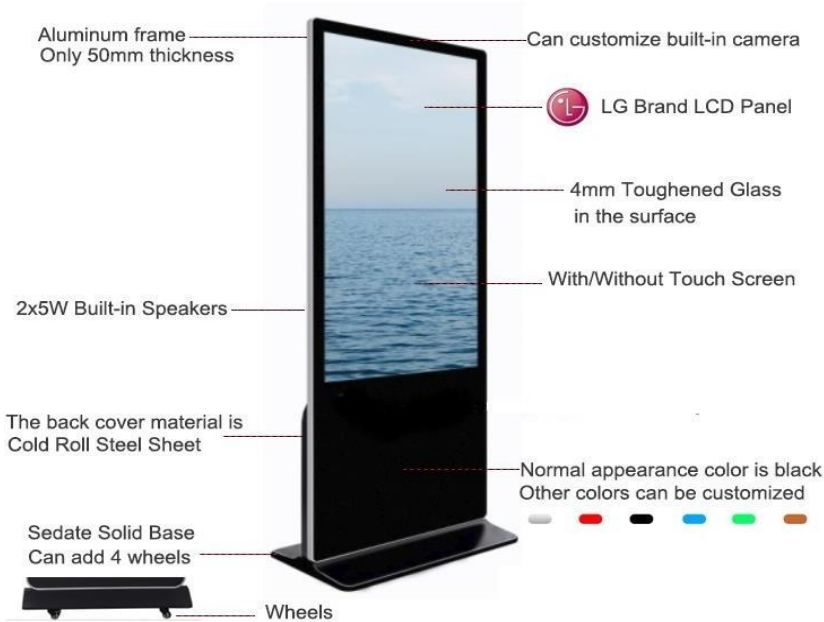

Product Details

Product Functions

Intelligent Split Screen

One screen for multiple purposes, free to choose different areas of display content, videos, pictures, text partition play, there are several models for optional: