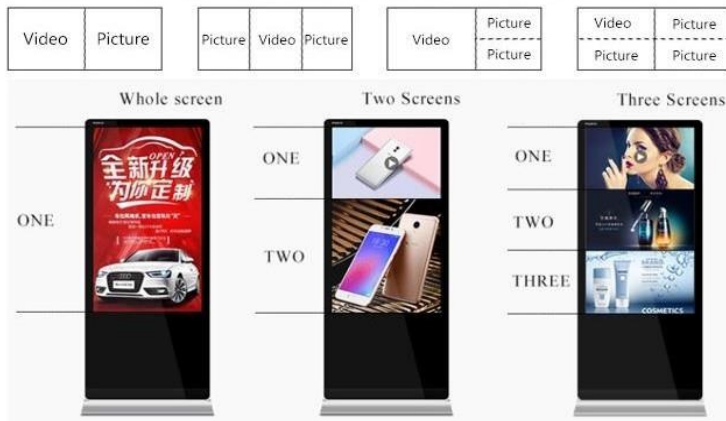

Product Details

Product Functions

Intelligent Split Screen

One screen for multiple purposes, free to choose different areas of display content, videos, pictures, text partition play, there are several models for optional: